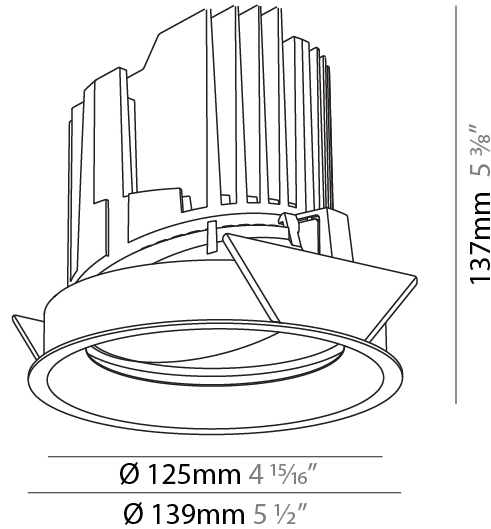

GENERAL

Series: Bioniq
Subseries: Bioniq Round Adjustable
Brand: Prolicht
Division: Architectural
Mounting Type: Recessed
Mounting Location: Ceiling
Subcategory: Downlight

PHYSICAL

Shape: Round
Diameter (mm): 139
Diameter (in): 5 1/2
Height (mm): 137
Height (in): 5 3/8
Ceiling Thickness (mm): 10 / 12.5 / 15
Ceiling Thickness (in): 3/8 or 1/2 or 9/16
Min. Recessing Depth (mm): 150
Min. Recessing Depth (in): 5 7/8
Light Distribution: Adjustable / Downlight
Weight (kg): 0.853
Weight (lbs): 1.88
Fixture Finish: SSR / BKV / CWI / CRY / HAB / UFT / ITA / RUA / FTG / MYG / LOD / PUS / FRO / FUP / KIA / POP / BLS / SPG / MEY / GOH / GUM / CHC / COM / ABZ / JAG / OBR / MOS / ROR
Fixture Material: Aluminum Die Cast
Cut-out Measurements: 130mm / 5 1/8"

GENERAL

Series: Bioniq
 Subseries: Bioniq Round Adjustable
 Brand: Prolicht
 Division: Architectural
 Mounting Type: Recessed
 Mounting Location: Ceiling
 Subcategory: Downlight

PHYSICAL

Shape: Round
 Diameter (mm): 139
 Diameter (in): 5 1/2
 Height (mm): 137
 Height (in): 5 3/8
 Ceiling Thickness (mm): 10 / 12.5 / 15
 Ceiling Thickness (in): 3/8 or 1/2 or 9/16
 Min. Recessing Depth (mm): 150
 Min. Recessing Depth (in): 5 7/8
 Light Distribution: Adjustable / Downlight
 Weight (kg): 0.849
 Weight (lbs): 1.87
 Fixture Finish: SSR / BKV / CWI / CRY / HAB / UFT / ITA / RUA / FTG / MYG / LOD / PUS / FRO / FUP / KIA / POP / BLS / SPG / MEY / GOH / GUM / CHC / COM / ABZ / JAG / OBR / MOS / ROR
 Fixture Material: Aluminum Die Cast
 Cut-out Measurements: 130mm / 5 1/8"

OPTICAL

Reflector°: 10
 Adjustability: Rotational 355°; Tilt 30°

RATINGS AND CERTIFICATIONS

Certified By: Certified for North American Standards
 IP rating: IP54

130mm 5 1/8"	150mm 5 7/8"	10 15mm 3/8" 9/16"	30°	355°	
A					