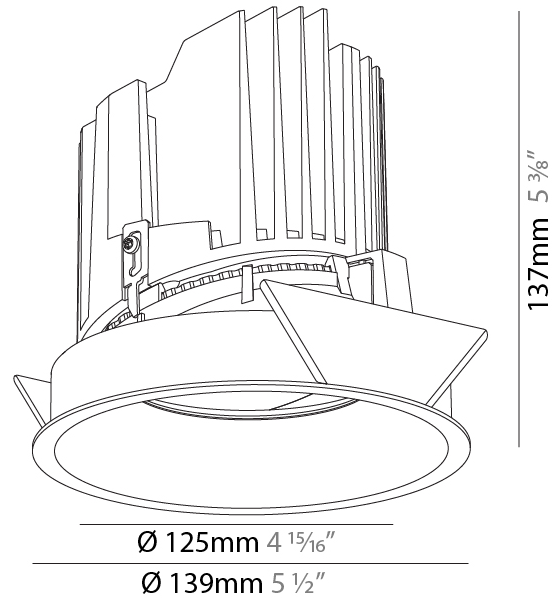

GENERAL

Series: Bioniq
 Subseries: Bioniq Round Semi Adjustable
 Brand: Prolicht
 Division: Architectural
 Mounting Type: Recessed
 Mounting Location: Ceiling
 Subcategory: Downlight

PHYSICAL

Shape: Round
 Diameter (mm): 139
 Diameter (in): 5 1/2
 Height (mm): 137
 Height (in): 5 3/8
 Ceiling Thickness (mm): 10 / 12.5 / 15
 Ceiling Thickness (in): 3/8 or 1/2 or 9/16
 Min. Recessing Depth (mm): 150
 Min. Recessing Depth (in): 5 7/8
 Light Distribution: Adjustable / Downlight
 Weight (kg): 0.856
 Weight (lbs): 1.89
 Fixture Finish: SSR / BKV / CWI / CRY / HAB / UFT / ITA / RUA / FTG / MYG / LOD / PUS / FRO / FUP / KIA / POP / BLS / SPG / MEY / GOH / GUM / CHC / COM / ABZ / JAG / OBR / MOS / ROR
 Fixture Material: Aluminum Die Cast
 Cut-out Measurements: 130mm / 5 1/8"

OPTICAL

Reflector: 20 / 25 / 40
 Adjustability: Rotational 355°; Tilt 10°

RATINGS AND CERTIFICATIONS

Certified By: Certified for North American Standards
 IP rating: IP54

130mm 5 1/8"	150mm 5 7/8"	10 15mm 3/8" 9/16"	10°	355°		